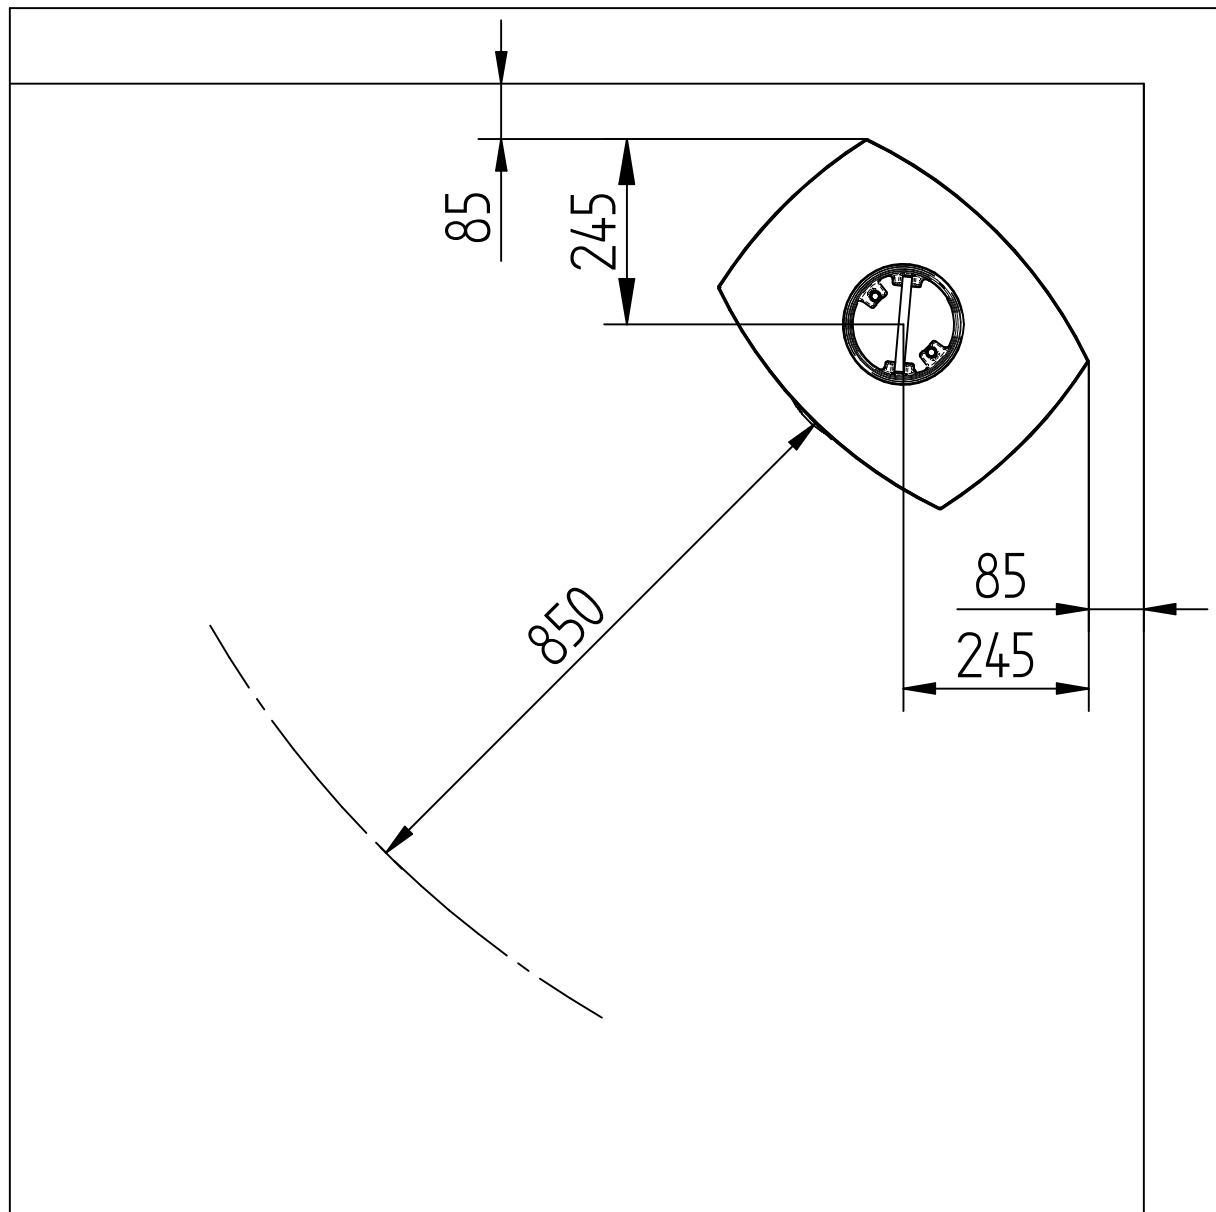

Straight behind - with insulated flues

ACC EN13240

Test report: Senza 300-ELAB-1883 EN

Model:

Bella w/o side glass

Sheet/Sheets: 2 / 4

Date: 10/10-2019

Straight behind - without insulated flues

ACC EN13240

Test report: Senza 300-ELAB-1883 EN

Corner - with insulated flues

ACC EN13240

Test report: Senza 300-ELAB-1883 EN

Model:

Bella w/o side glass

Sheet/Sheets: 4 / 4

Date: 10/10-2019

Corner - without insulated flues

ACC EN13240

Test report: Senza 300-ELAB-1883 EN