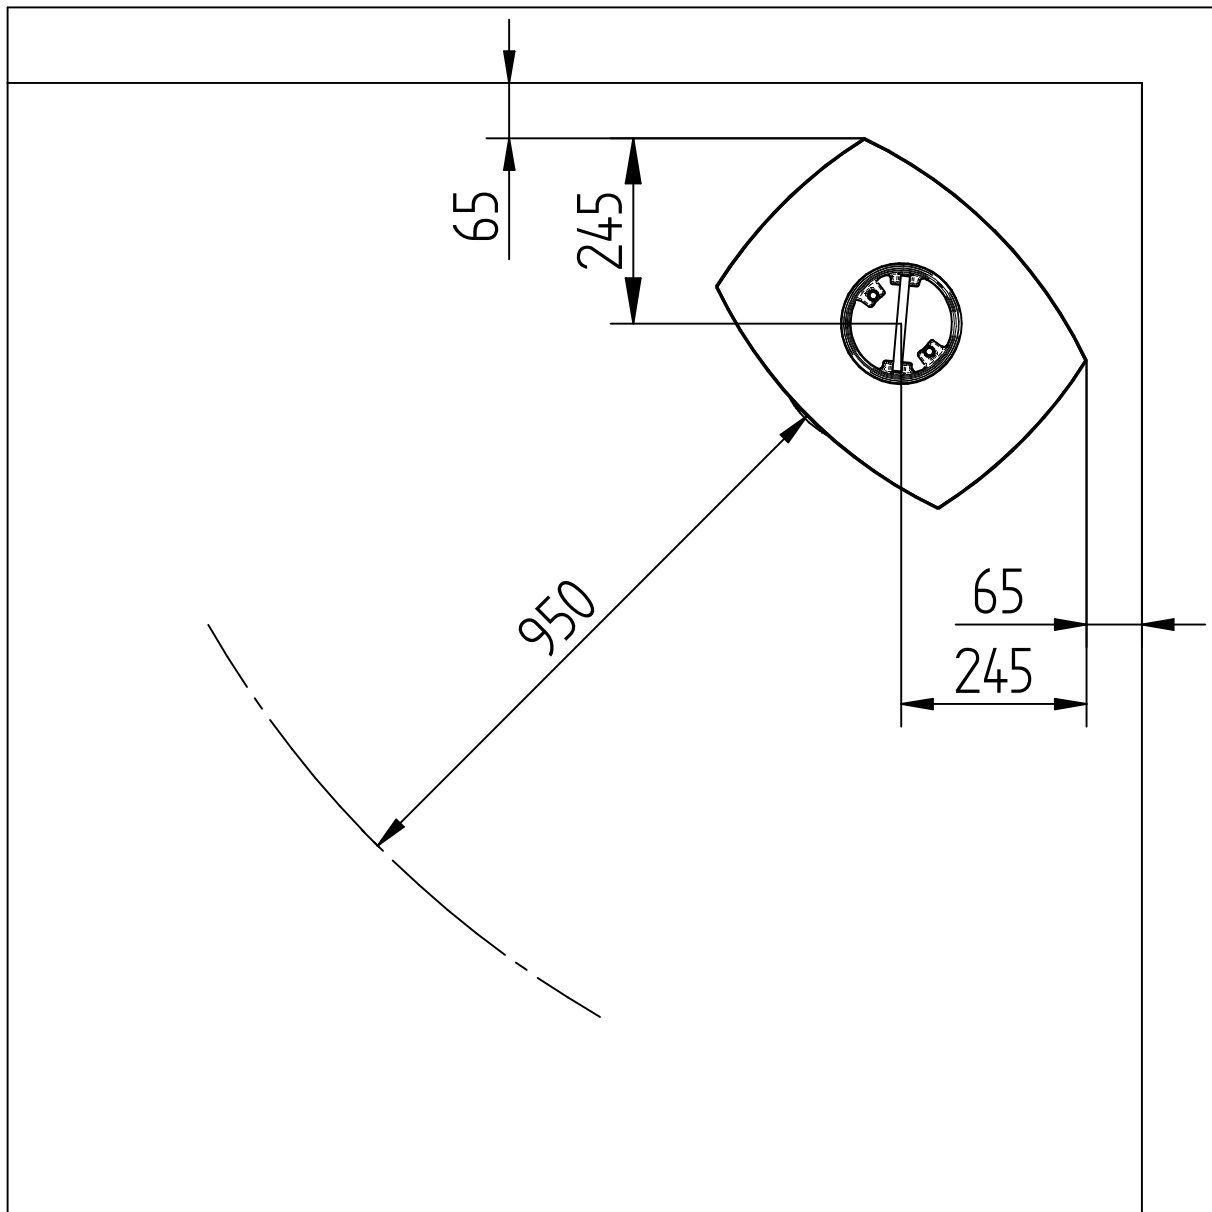

Straight behind - with insulated flues

ACC EN13240

Test report: Senza 300-ELAB-1883 EN

Model:

Bella w/o side glass

Sheet/Sheets: 2 / 4

Date: 10/10-2019

Straight behind - without insulated flues

ACC EN13240

Test report: Senza 300-ELAB-1883 EN

Corner - with insulated flues

ACC EN13240

Test report: Senza 300-ELAB-1883 EN

Model:

Bella w/o side glass

Sheet/Sheets: 4 / 4

Date: 10/10-2019

Corner - without insulated flues

ACC EN13240

Test report: Senza 300-ELAB-1883 EN