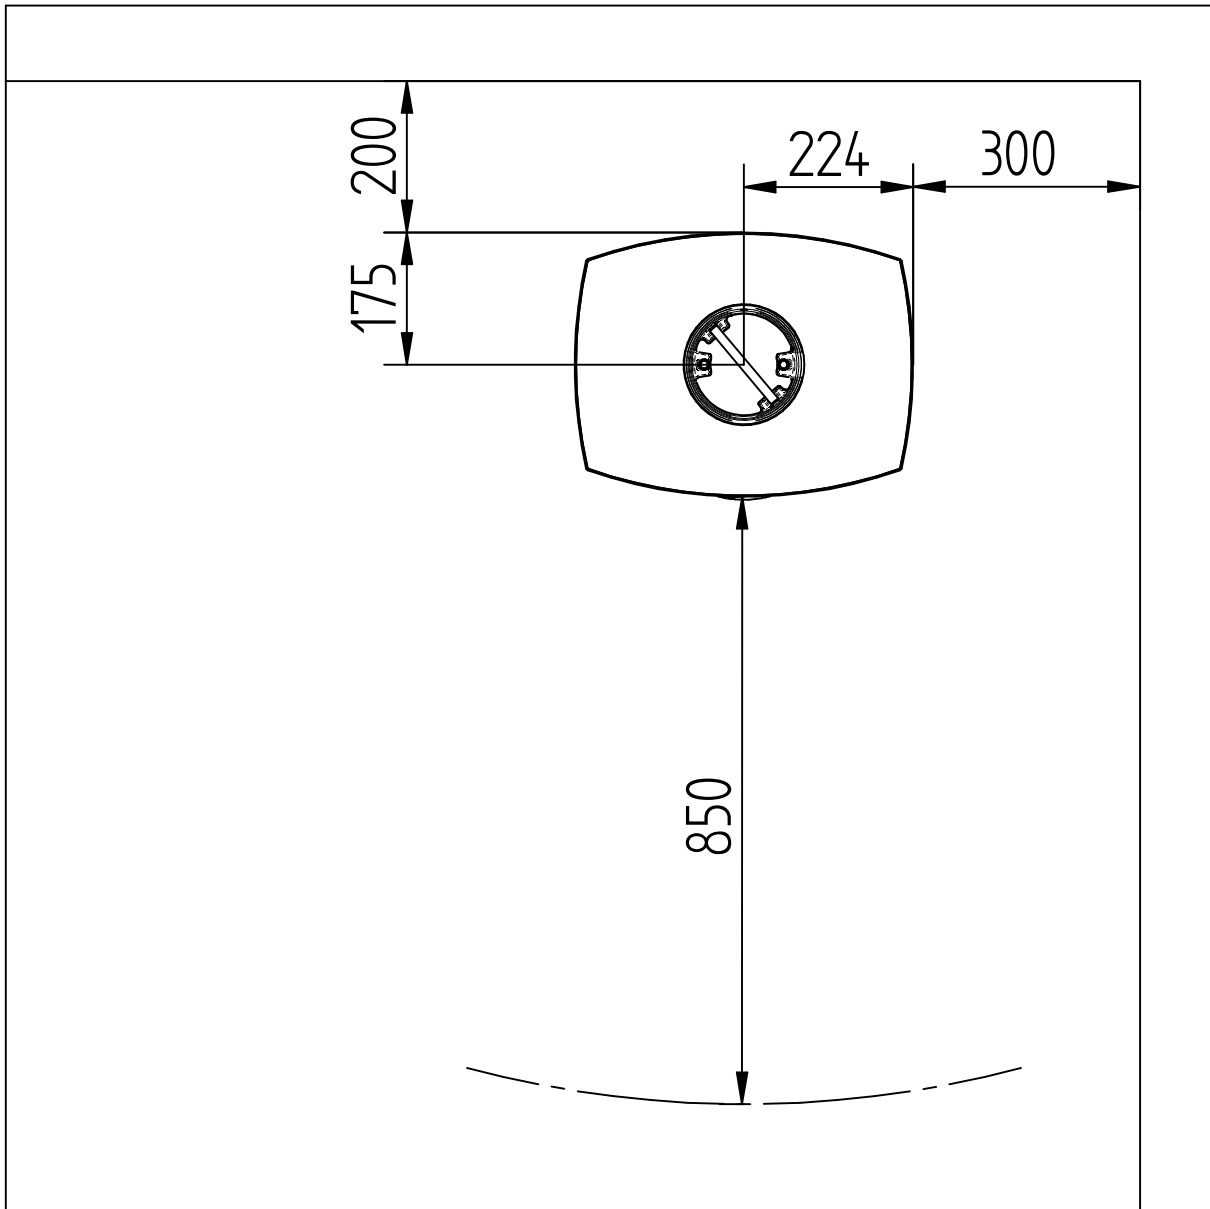

Straight behind - with insulated flues

ACC EN13240

Test report: Senza 300-ELAB-1883 EN

Model:

Bella w/o side glass

Sheet/Sheets: 2 / 4

Date: 10/10-2019

Straight behind - without insulated flues

ACC EN13240

Test report: Senza 300-ELAB-1883 EN

Corner - with insulated flues

ACC EN13240

Test report: Senza 300-ELAB-1883 EN

Model:

Bella w/o side glass

Sheet/Sheets: 4 / 4

Date: 10/10-2019

Corner - without insulated flues

ACC EN13240

Test report: Senza 300-ELAB-1883 EN