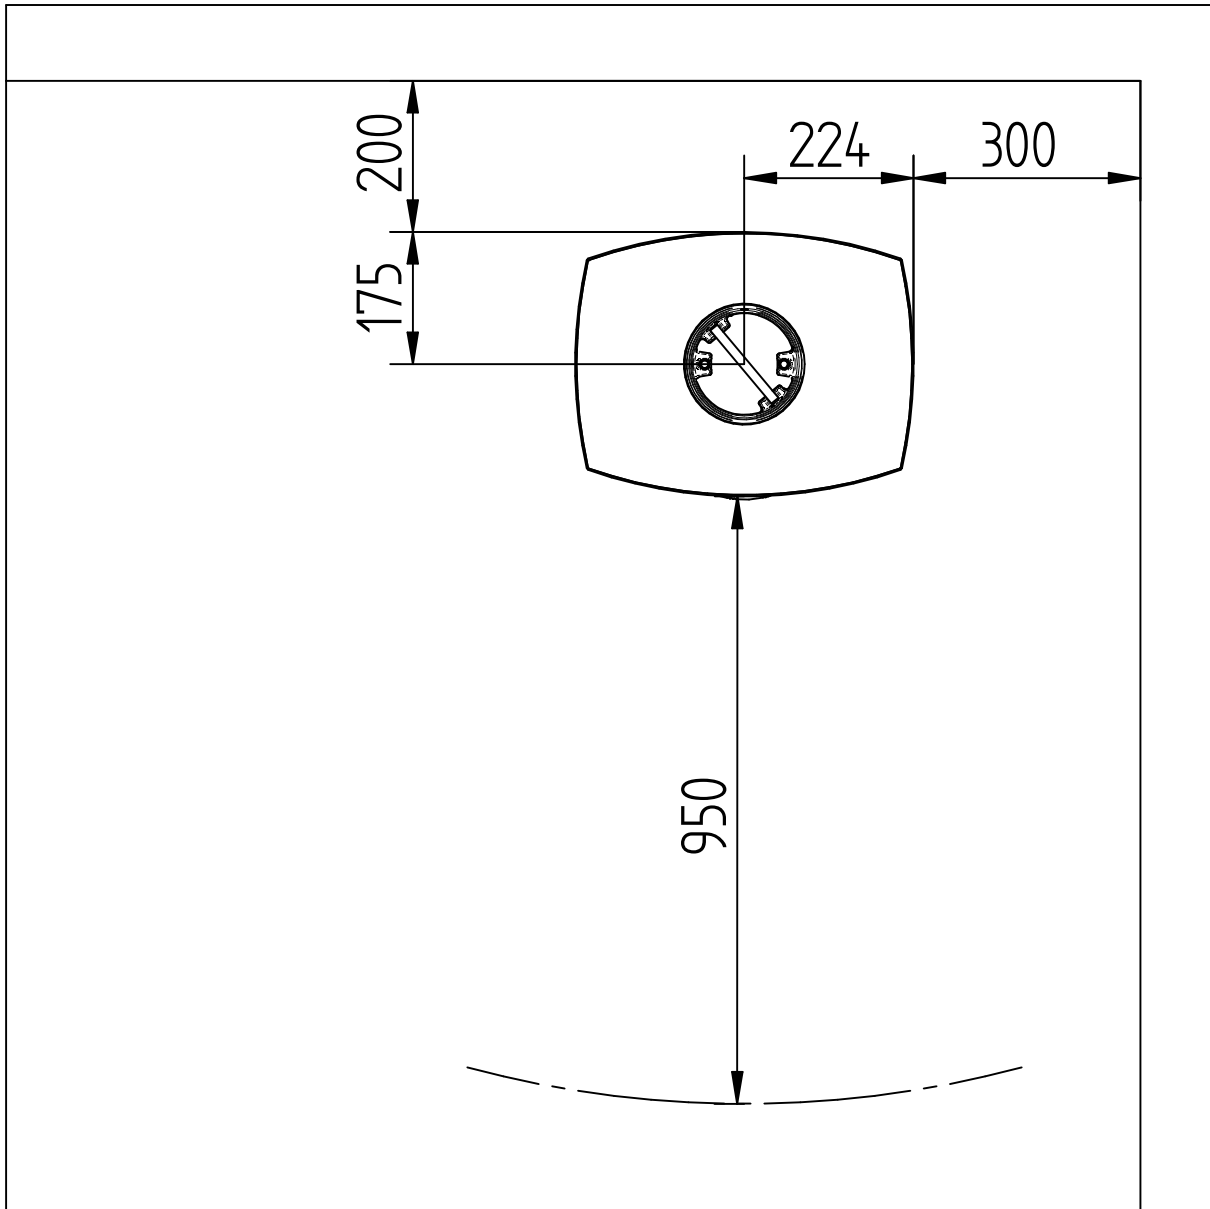

Straight behind - with insulated flues

ACC EN13240

Test report: Senza 300-ELAB-1883 EN

Model:

Bella w/o side glass

Sheet/Sheets: 2 / 4

Date: 10/10-2019

Straight behind - without insulated flues

ACC EN13240

Test report: Senza 300-ELAB-1883 EN

Corner - with insulated flues

ACC EN13240

Test report: Senza 300-ELAB-1883 EN

Model:

Bella w/o side glass

Sheet/Sheets: 4 / 4

Date: 10/10-2019

Corner - without insulated flues

ACC EN13240

Test report: Senza 300-ELAB-1883 EN