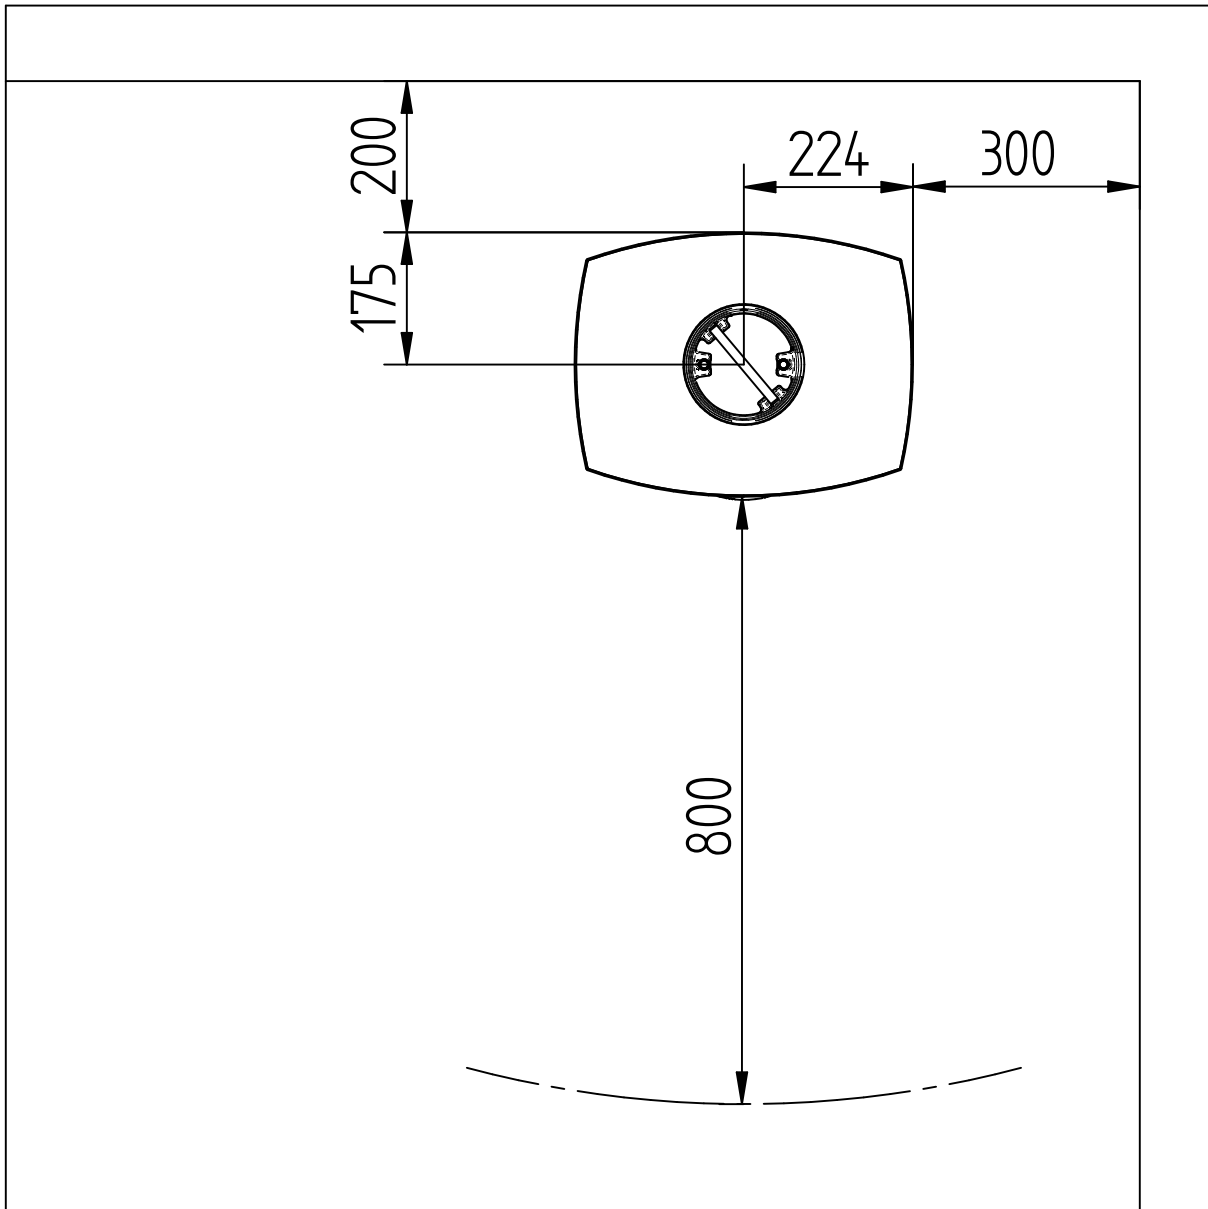

Model:

Bella

Sheet/Sheets:

1 / 2

Straight behind - with/without insulated flues

ACC EN13240

Test report: Senza 300-ELAB-1883 EN

Model:

Bella

Sheet/Sheets:

2 / 2

Corner - with/without insulated flues

ACC EN13240

Test report: Senza 300-ELAB-1883 EN