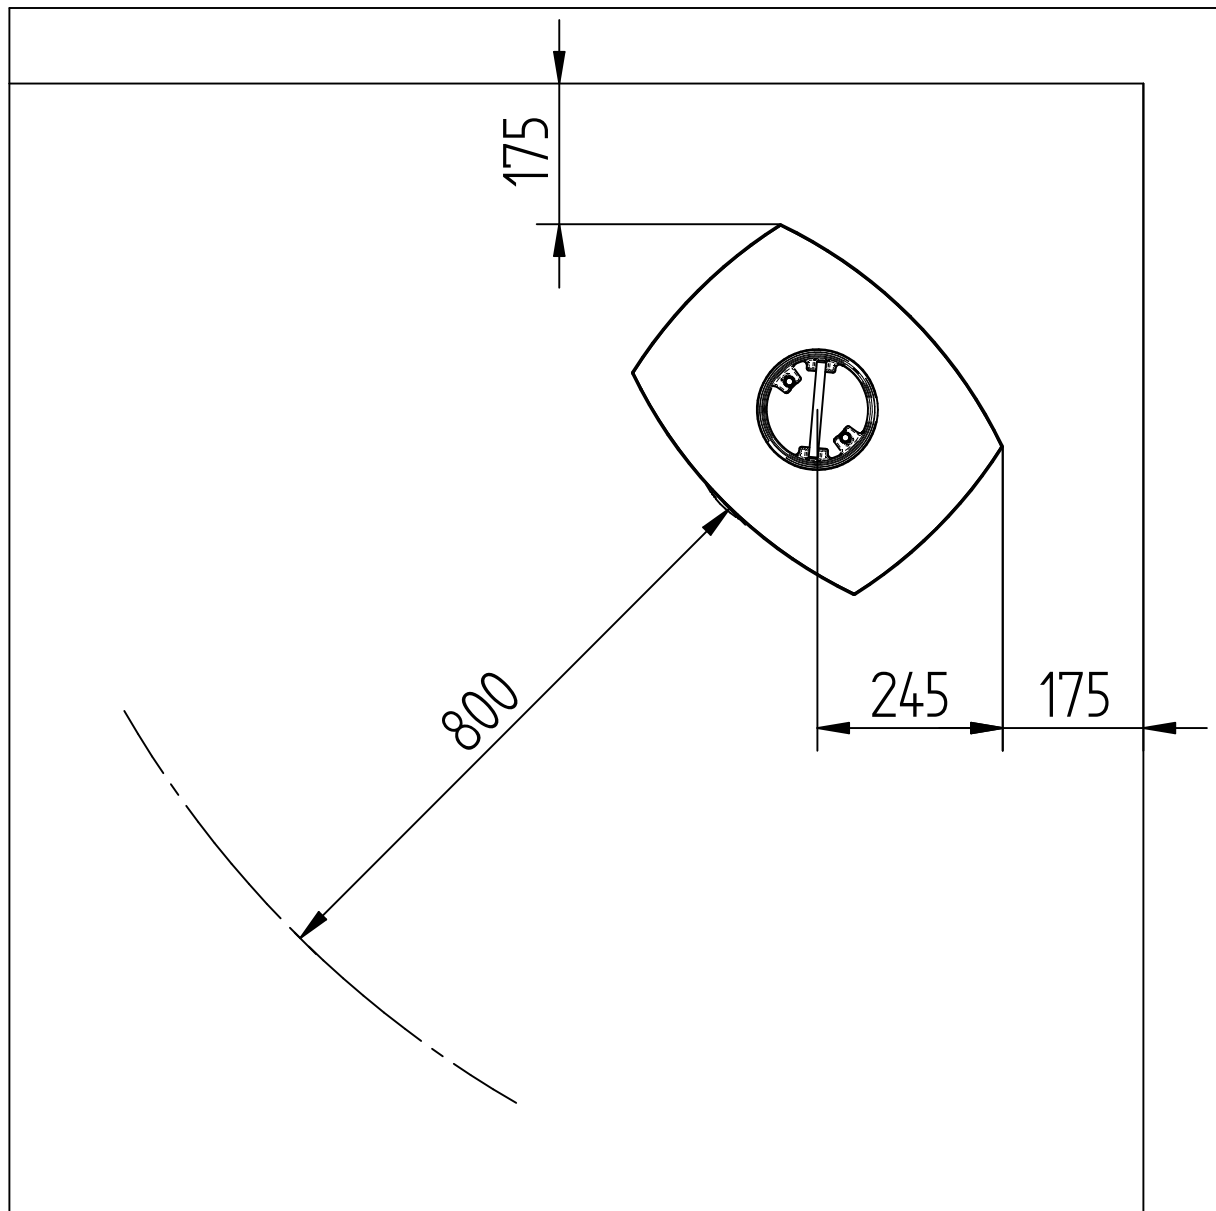

Model:

Bella

Sheet/Sheets:

1 / 2

Straight behind - with/without insulated flues

ACC EN13240

Test report: Senza 300-ELAB-1883 EN

Model:

Bella

Sheet/Sheets:

2 / 2

Corner - with/without insulated flues

ACC EN13240

Test report: Senza 300-ELAB-1883 EN