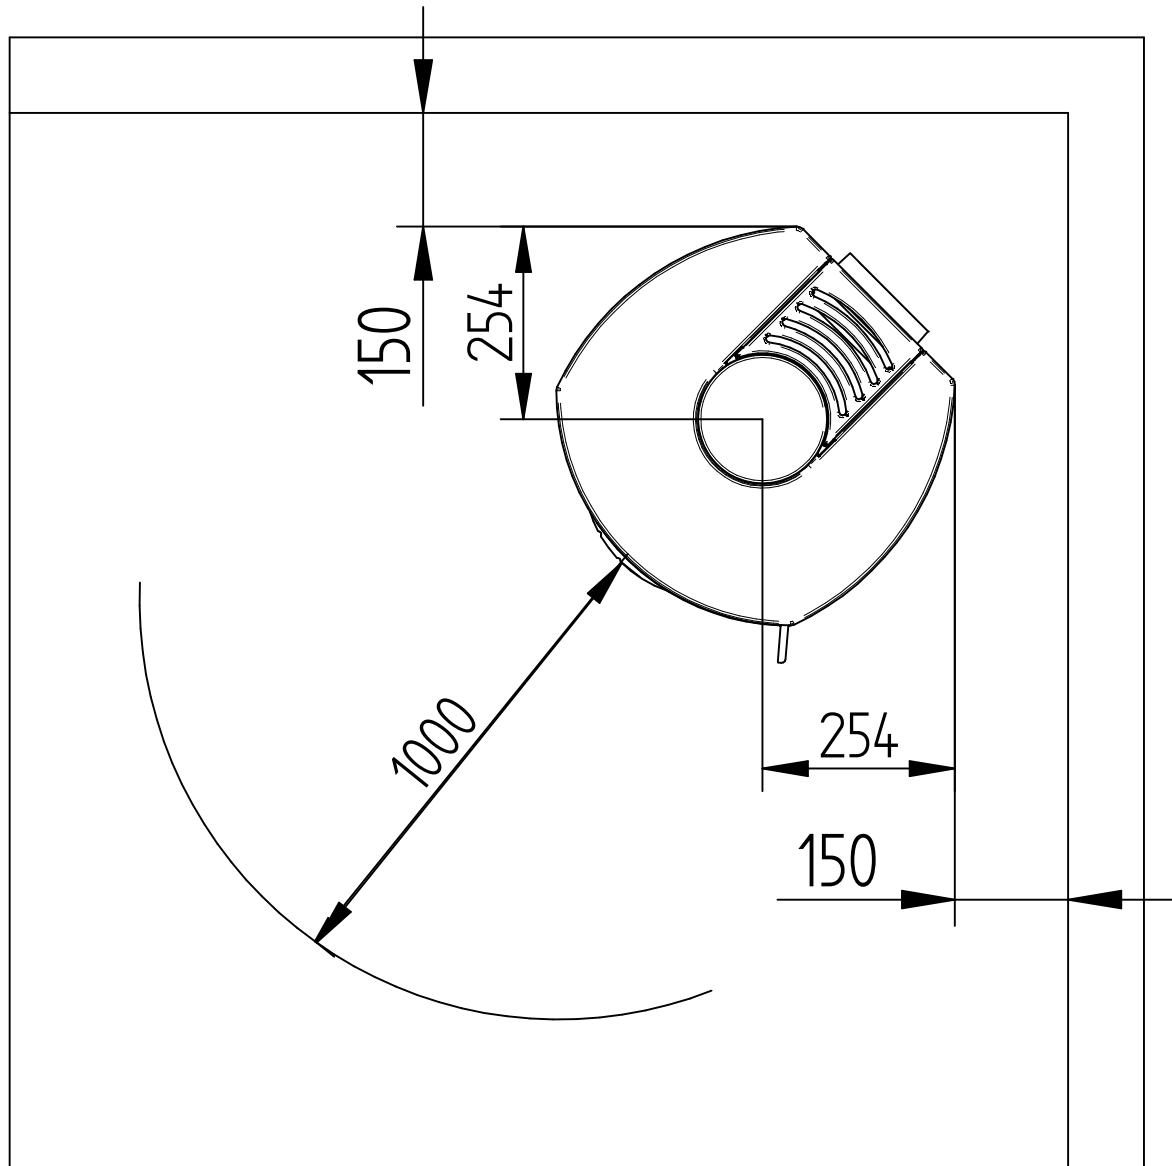

Model:

Cozy corner

Sheet/Sheets: 1 of 2

Date: 10/10-2019

Distance to combustible with insulated flues

300-Elab-2403-EN-sik

Model:

Cozy corner