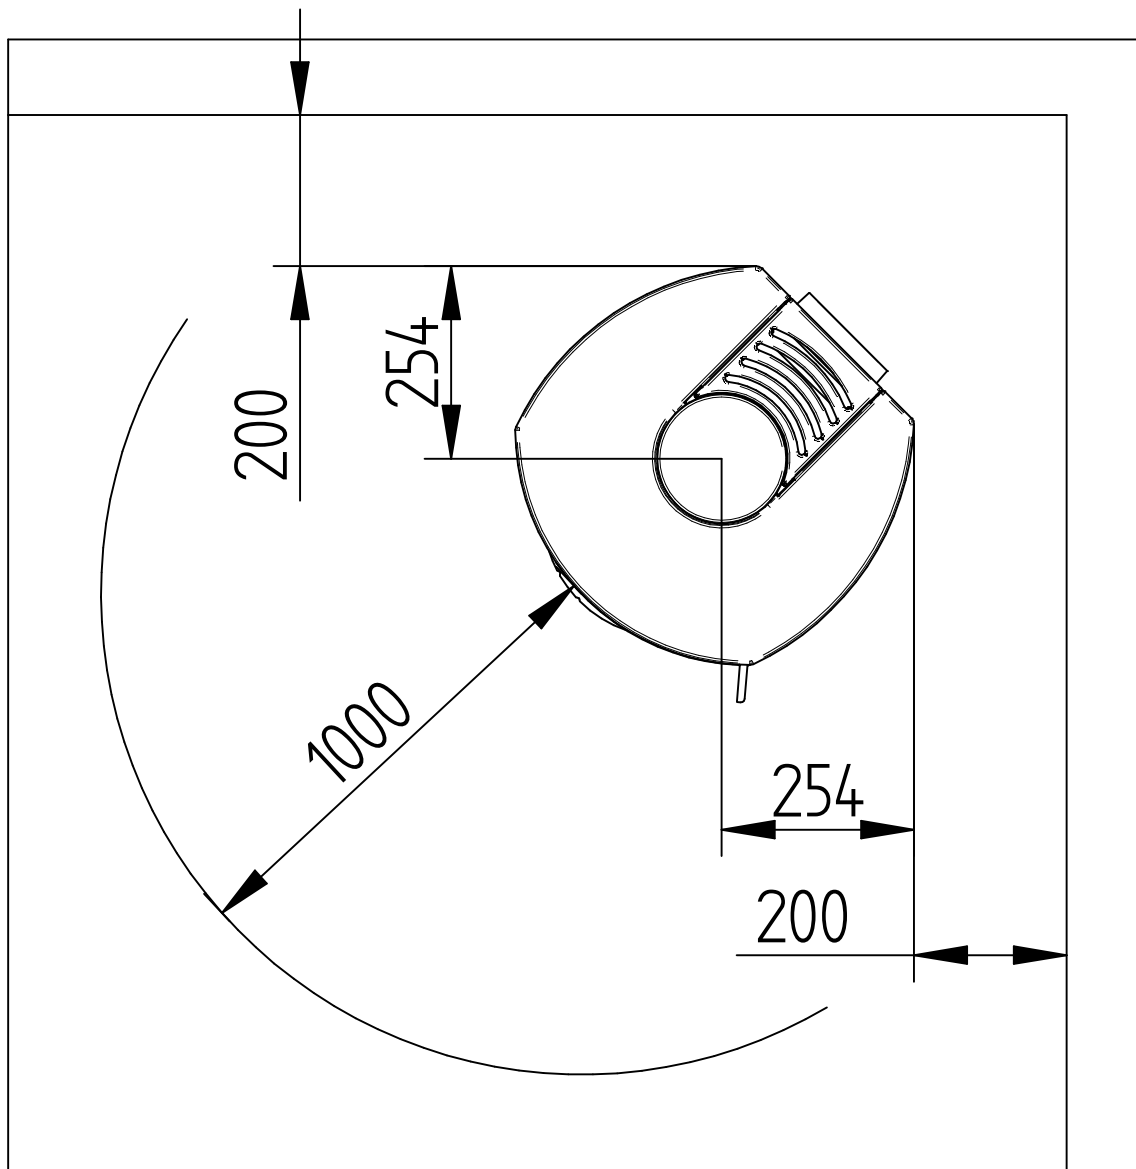

Model:

Cozy corner

Sheet/Sheets: 2 of 2

Date: 10/10-2019

Distance to combustible without insulated flues

300-Elab-2403-EN-sik