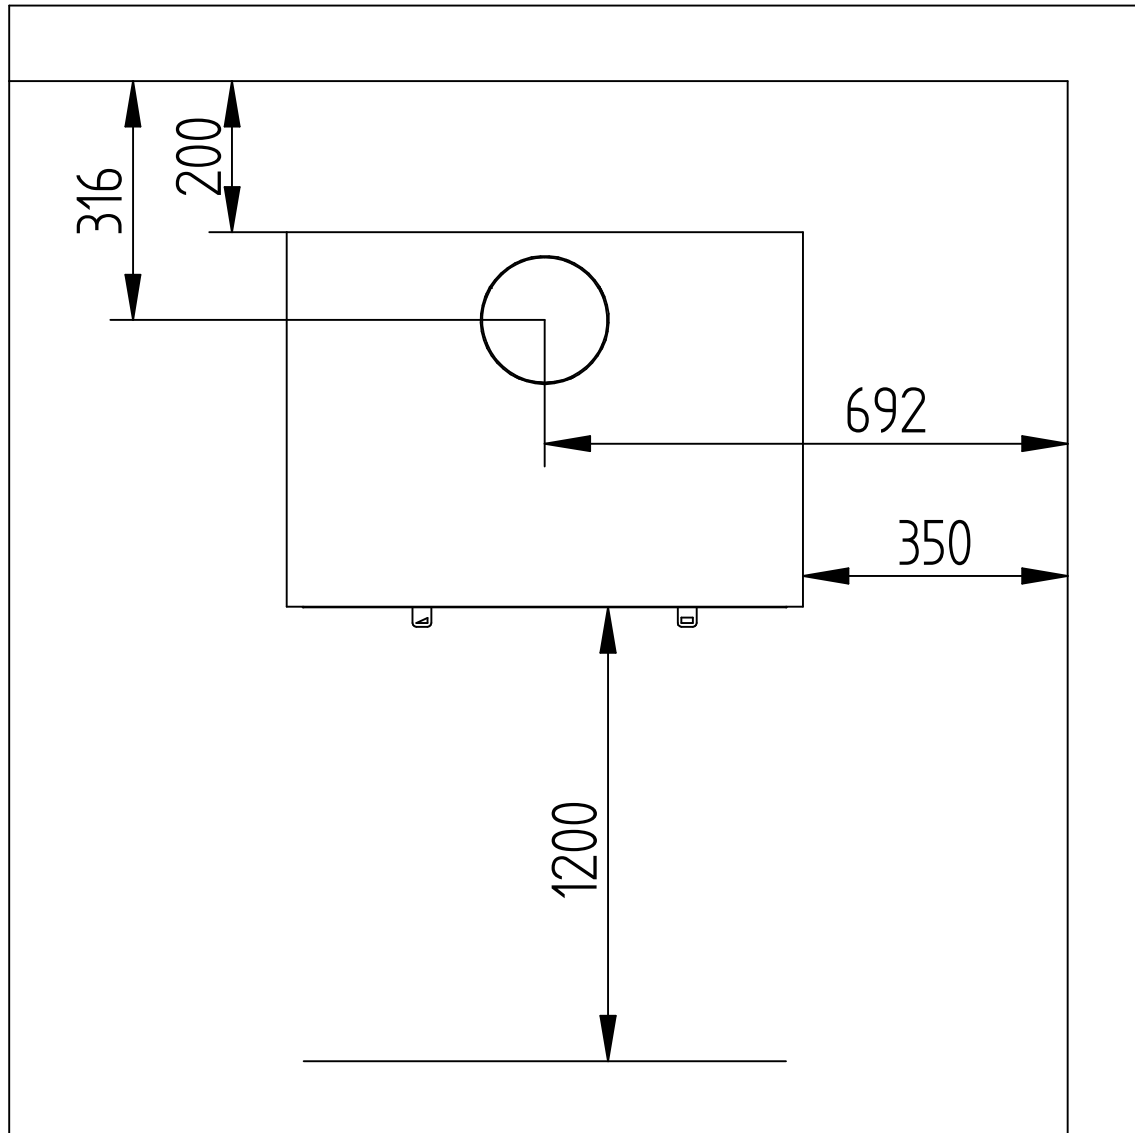

Modell:

Zeta  
 Box - Freestanding - base

Sheet/Sheets: 1 of 2

Date: 13-06-2018

## Distance to combustibile with insulated flues

Modell:

Zeta  
 Box - Freestanding - base

Sheet/Sheets: 2 of 2

Date: 13-06-2018