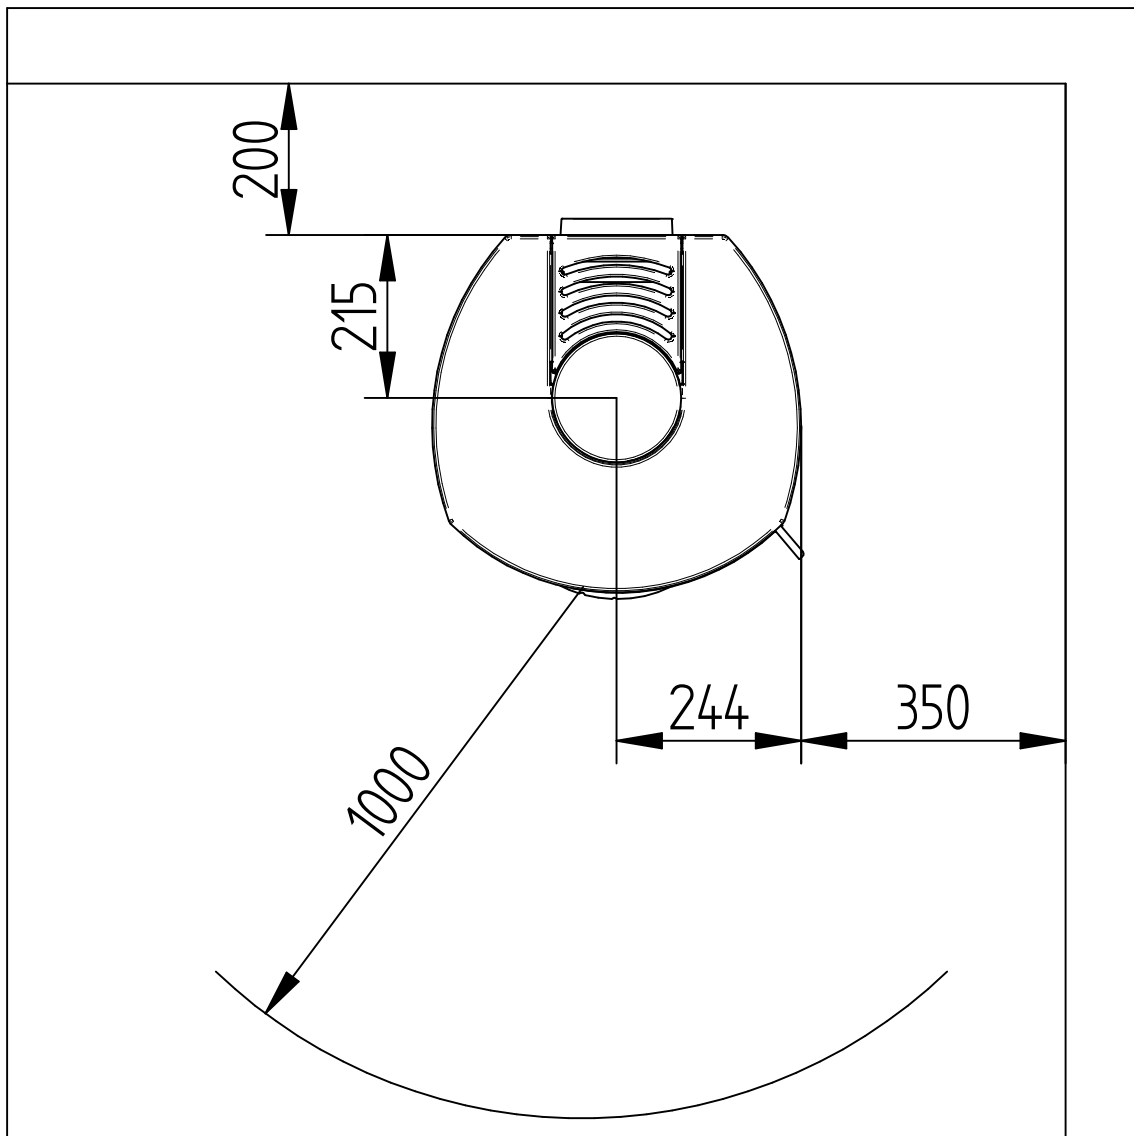

Modell:

Cozy

Sheet/Sheets: 2 of 2

Date: 10/07-2019

Distance to combustible without insulated flues

FSPS-Wa-2137-EN