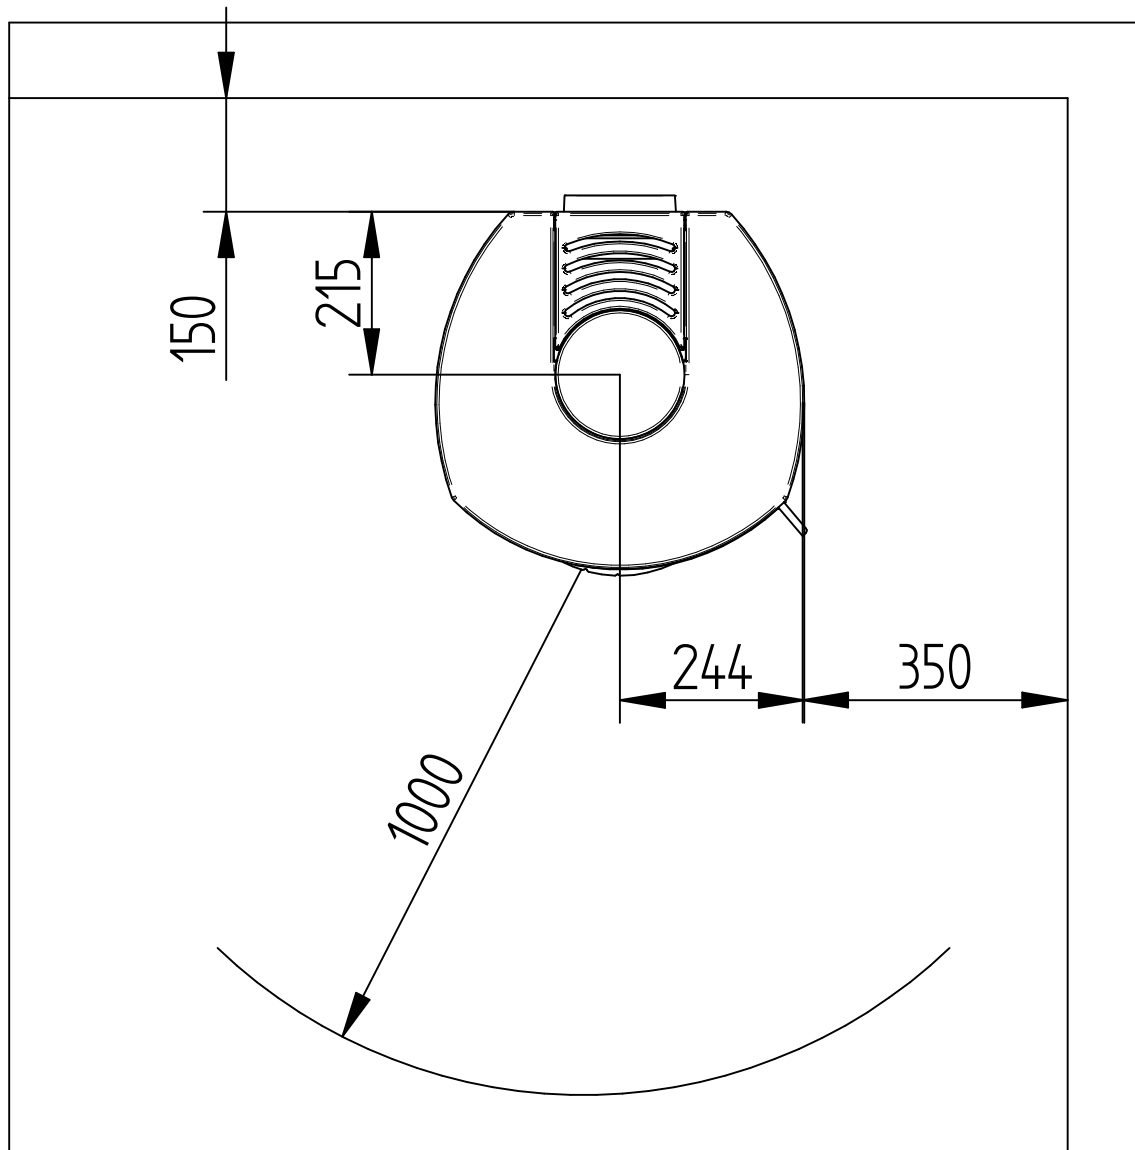

Modell:

Cozy

Sheet/Sheets: 1 of 2

Date: 10/07-2019

Distance to combustibile with insulated flues

FSPS-Wa-2137-EN

Modell:

Cozy