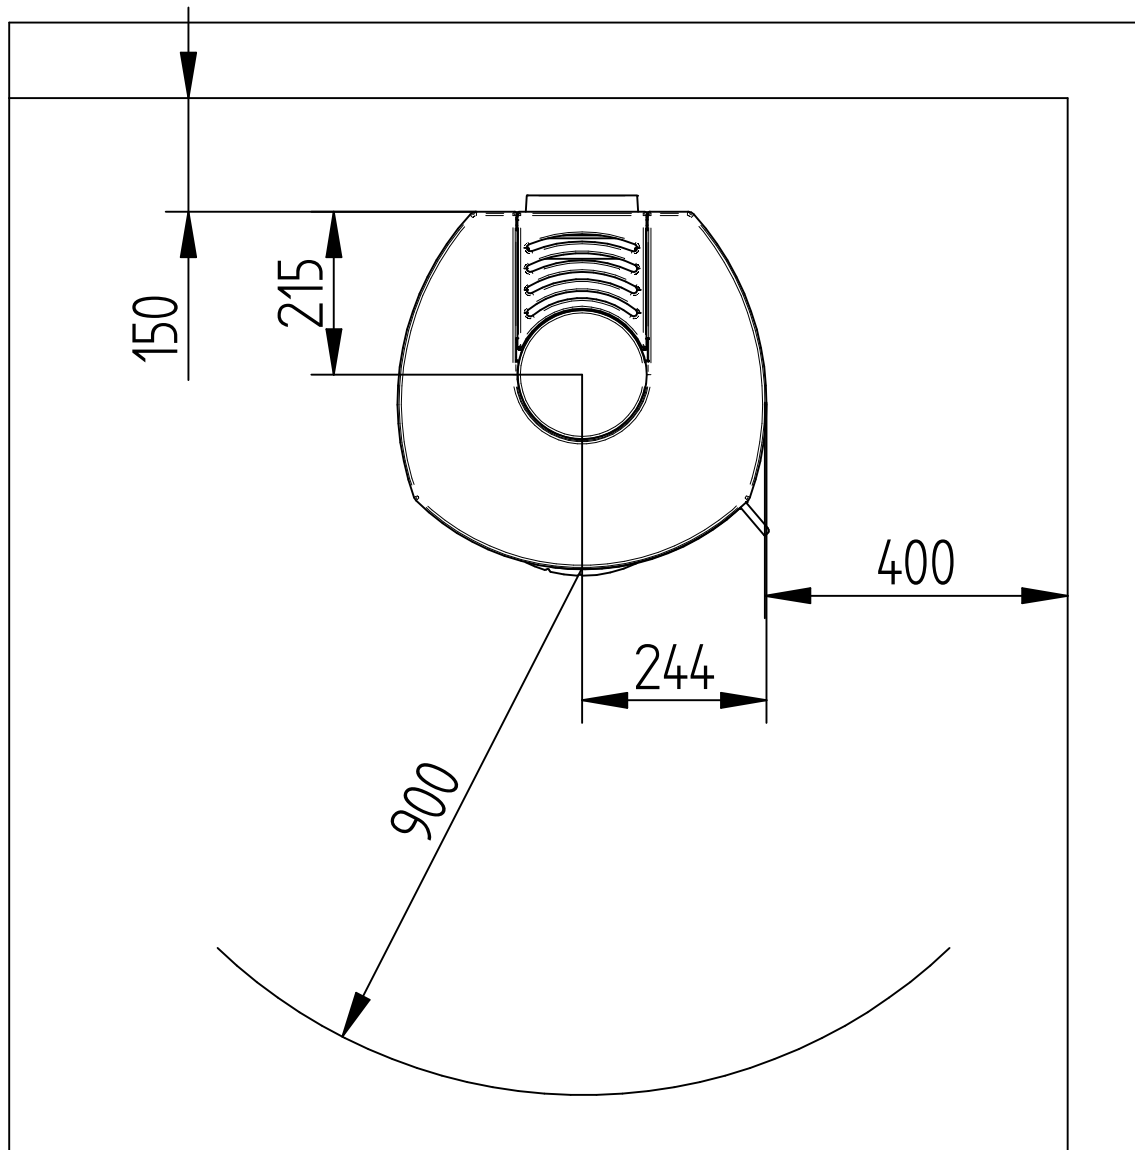

## Distance to combustible with insulated flues

300-ELAB-2403-EN-sik

Modell:

Cozy with side glass

Sheet/Sheets: 2 of 2

Date: 10/07-2019