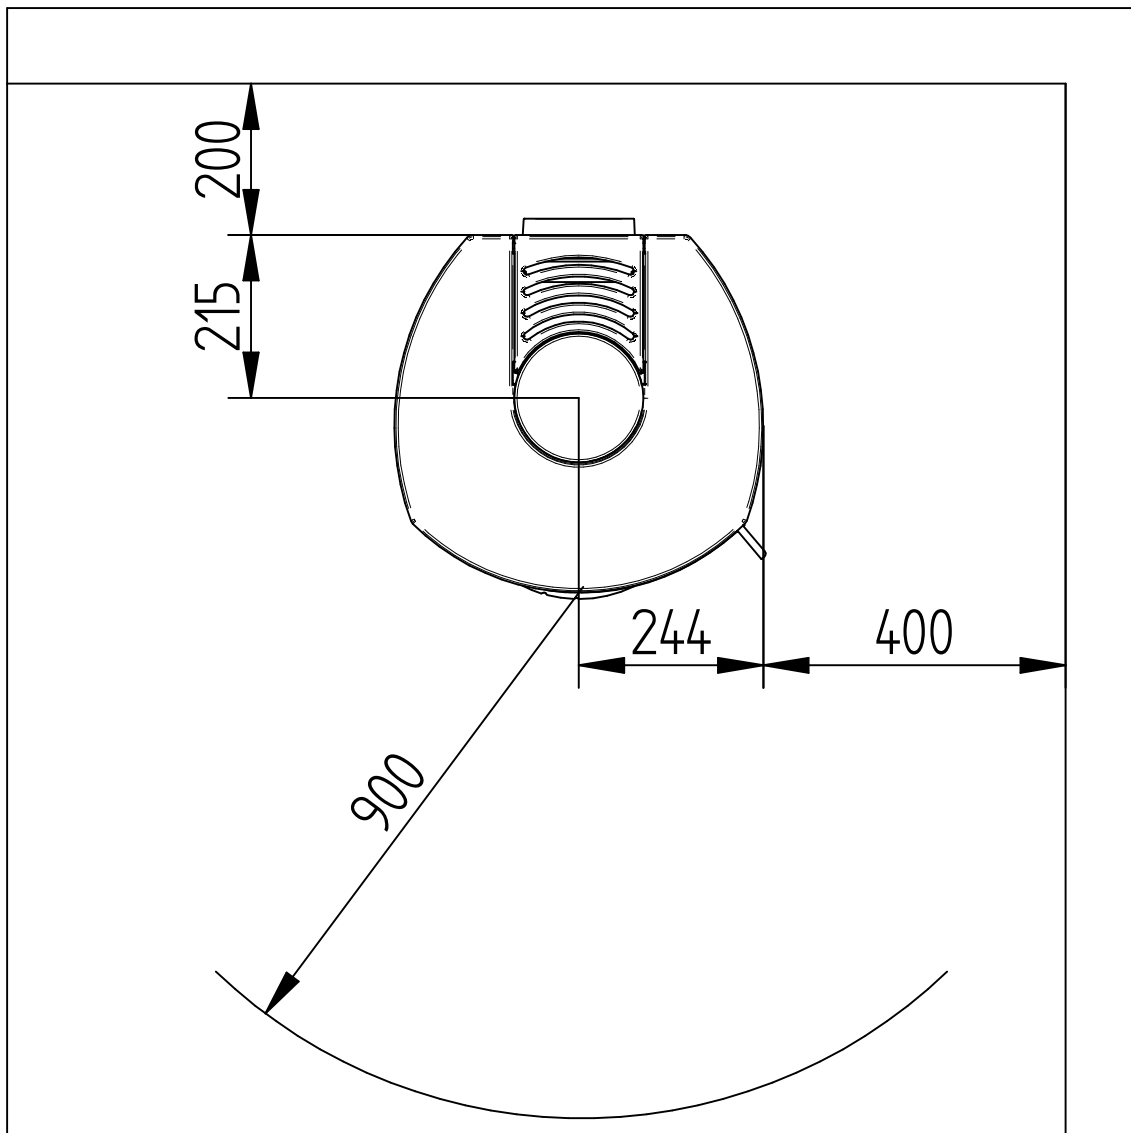

Modell:

Cozy with side glass

Sheet/Sheets: 2 of 2

Date: 10/07-2019

Distance to combustible without insulated flues

300-ELAB-2403-EN-sik